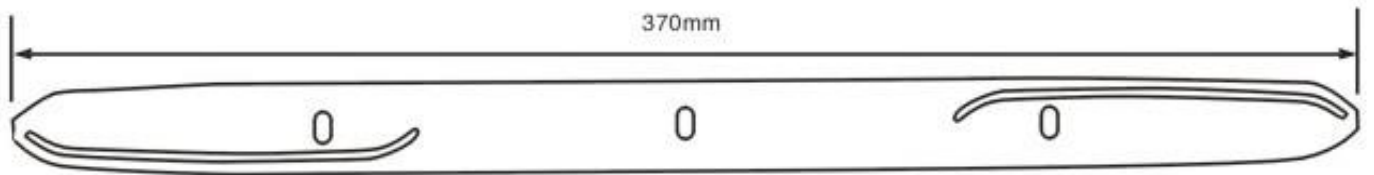

VAMATEX K88 GRIPPER OPENER