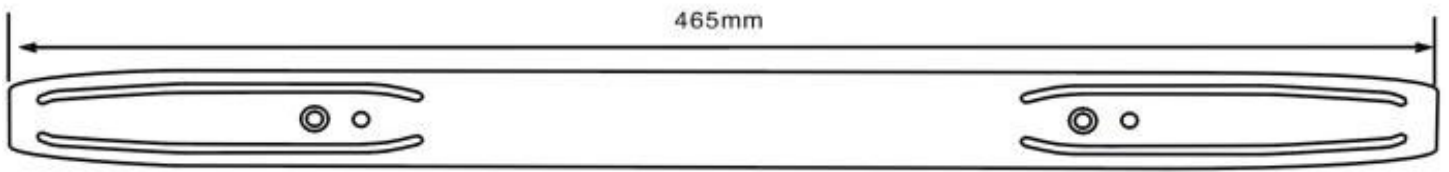

C201-C401 垫片

VAMATEX K88 GRIPPER OPENER

VAMATEX C401 RELEASER

P1001 3孔开剑器

VAMATEX LEONARDO GRIPPER OPENER

SOMET ALPHA GRIPPER OPENER

SOMET THEMA11E GRIPPER OPENER

天马超优秀导块