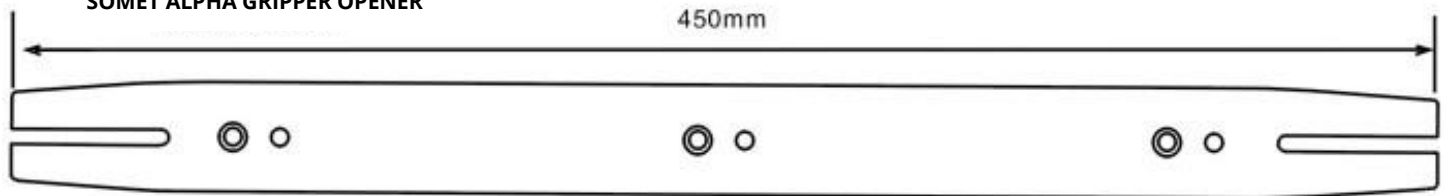

C201-C401 垫片

VAMATEX K88 GRIPPER OPENER

VAMATEX C401 RELEASER

P1001 3孔开剑器

VAMATEX LEONARDO GRIPPER OPENER

SOMET ALPHA GRIPPER OPENER

SOMET THEMA11E GRIPPER OPENER

天马超优秀导块