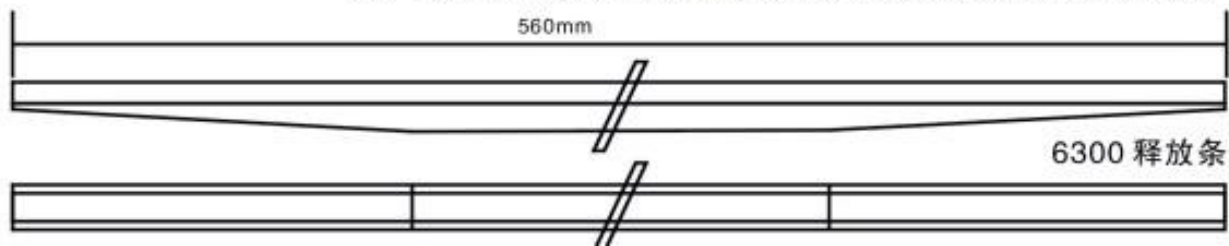

SOMET THEMA11E GRIPPER OPENER

SUPPORTO IN CARBONIO SX / CARBON SUPPORT LEFT

SUPPORTO IN CARBONIO DX / CARBON SUPPORT RIGHT

SUPPORTO IN CARBONIO DX / CARBON SUPPORT RIGHT

GAMMA 释放板

GAMMA 释放板

G6300 GRIPPER OPENER