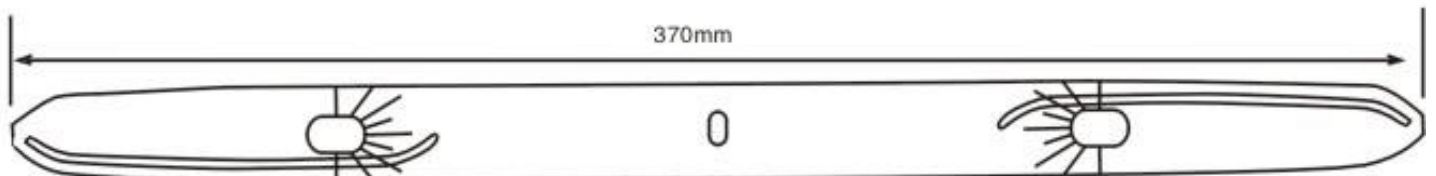

C201-C401 垫片

VAMATEX K88 GRIPPER OPENER

VAMATEX C401 RELEASER

P1001 3孔开剑器

VAMATEX LEONARDO GRIPPER OPENER

SOMET ALPHA GRIPPER OPENER

SOMET THEMA11E GRIPPER OPENER

天马超优秀导块