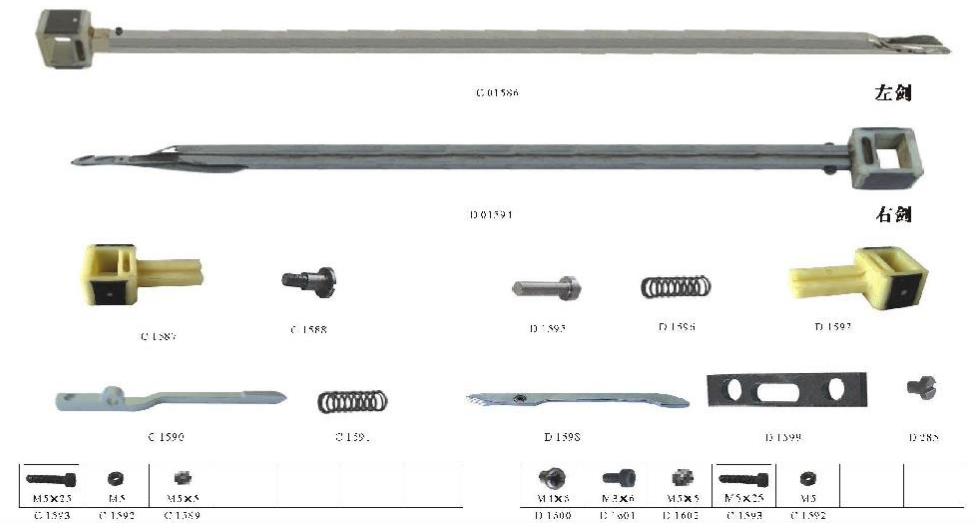

反向剑杆

SINOTETILE SPARE PARTS

RAPIER GRIPPER HEAD

SINOTEX NO.	ORIGINAL CODE	NAME & DESCRIPTION
SN01877-WZ	BE72248	WEFT HOLDER WITH CONNECTOR
SN01878-WZ	R32001Y	AC/2S I LEFT GRIPPER
SN01879-WZ	R32020X	AC/2S I LEFT GRIPPER BACK BODY
SN01880-WZ	R32009Y	AC/2S I LEFT GRIPPER FRONT BODY
SN01881-WZ	R32010X/R32010XN	AC/2S I LEFT GRIPPER PRESSURE LAMEL
SN01882-WZ	R32011X/R32062	AC/2S I LEFT GRIPPER PROTECTOR
SN01883-WZ	AC/2S I L06	AC/2S I LEFT GRIPPER WASHER
SN01884-WZ	R32009X/R32009XQ	AC/2S I LEFT GRIPPER WEFT HOLDING
SN01885-WZ	R32003Y	AC/2S I RIGHT GRIPPER
SN01886-WZ	R32082X/R32060XT	AC/2S I RIGHT GRIPPER BODY
SN01887-WZ	R32017X/R32017XS	AC/2S I RIGHT GRIPPER BOTTOM CLAM
SN01888-WZ	R32055Y/R32009YW	AC/2S I RIGHT GRIPPER HOOK
SN01889-WZ	R32067X	AC/2S I RIGHT GRIPPER PLASTIC BLOCK
SN01890-WZ	R32123X/R32123XF	AC/2S I RIGHT GRIPPER PLASTIC LAMEL
SN01891-WZ	R32057X/R32057XP	AC/2S I RIGHT GRIPPER PRESSURE LAMEL
SN01892-WZ	R32064X/R32064XN	AC/2S I RIGHT GRIPPER PRESSURE LAMEL
SN01893-WZ	R32061Y/R32061XG	AC/2S I RIGHT GRIPPER PROTECTOR
SN01894-WZ	AC25222	AC/2S I RIGHT GRIPPER STOPPER
SN01895-WZ	R32005Y	AC/2S II LEFT GRIPPER
SN01896-WZ	R32009Y.	AC/2S II LEFT GRIPPER FRONT BODY
SN01897-WZ	R32010X.	AC/2S II LEFT GRIPPER PRESSURE LAMEL
SN01898-WZ	R32011X./R32062	AC/2S II LEFT GRIPPER PROTETOR
SN01899-WZ	R32054X	AC/2S II LEFT GRIPPER REAR BODY