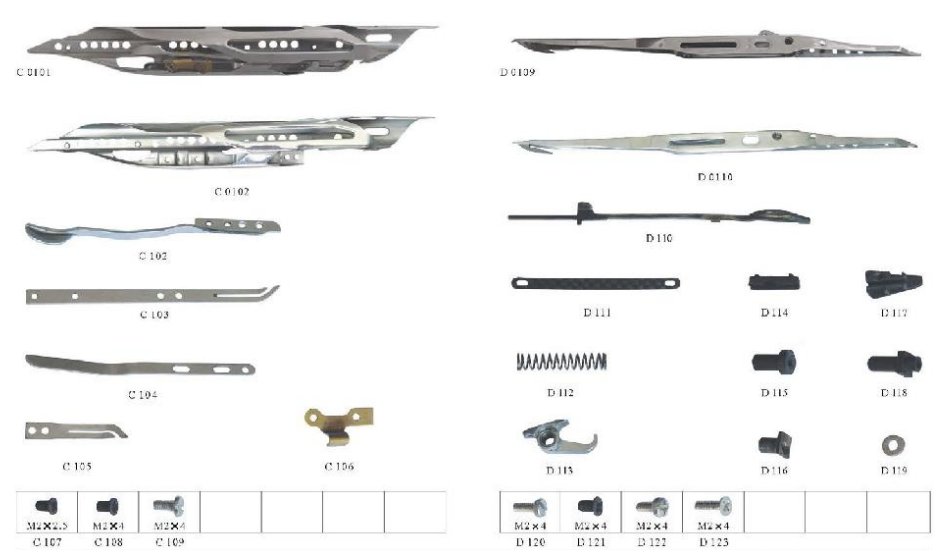

SINOTETILE SPARE PARTS

RAPIER GRIPPER HEAD

THEMA11E

THEMA11

NCTM

THEMA-SE

SINOTETILE SPARE PARTS

RAPIER GRIPPER HEAD