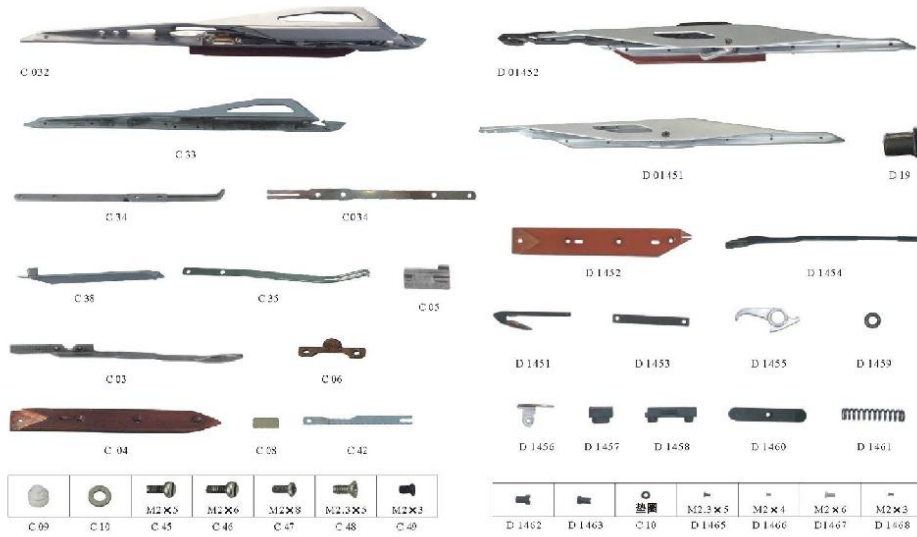

SINOTETILE SPARE PARTS

RAPIER GRIPPER HEAD

THEMA11E

THEMA11

NCTM

THEMA-SE

SINOTETILE SPARE PARTS

RAPIER GRIPPER HEAD